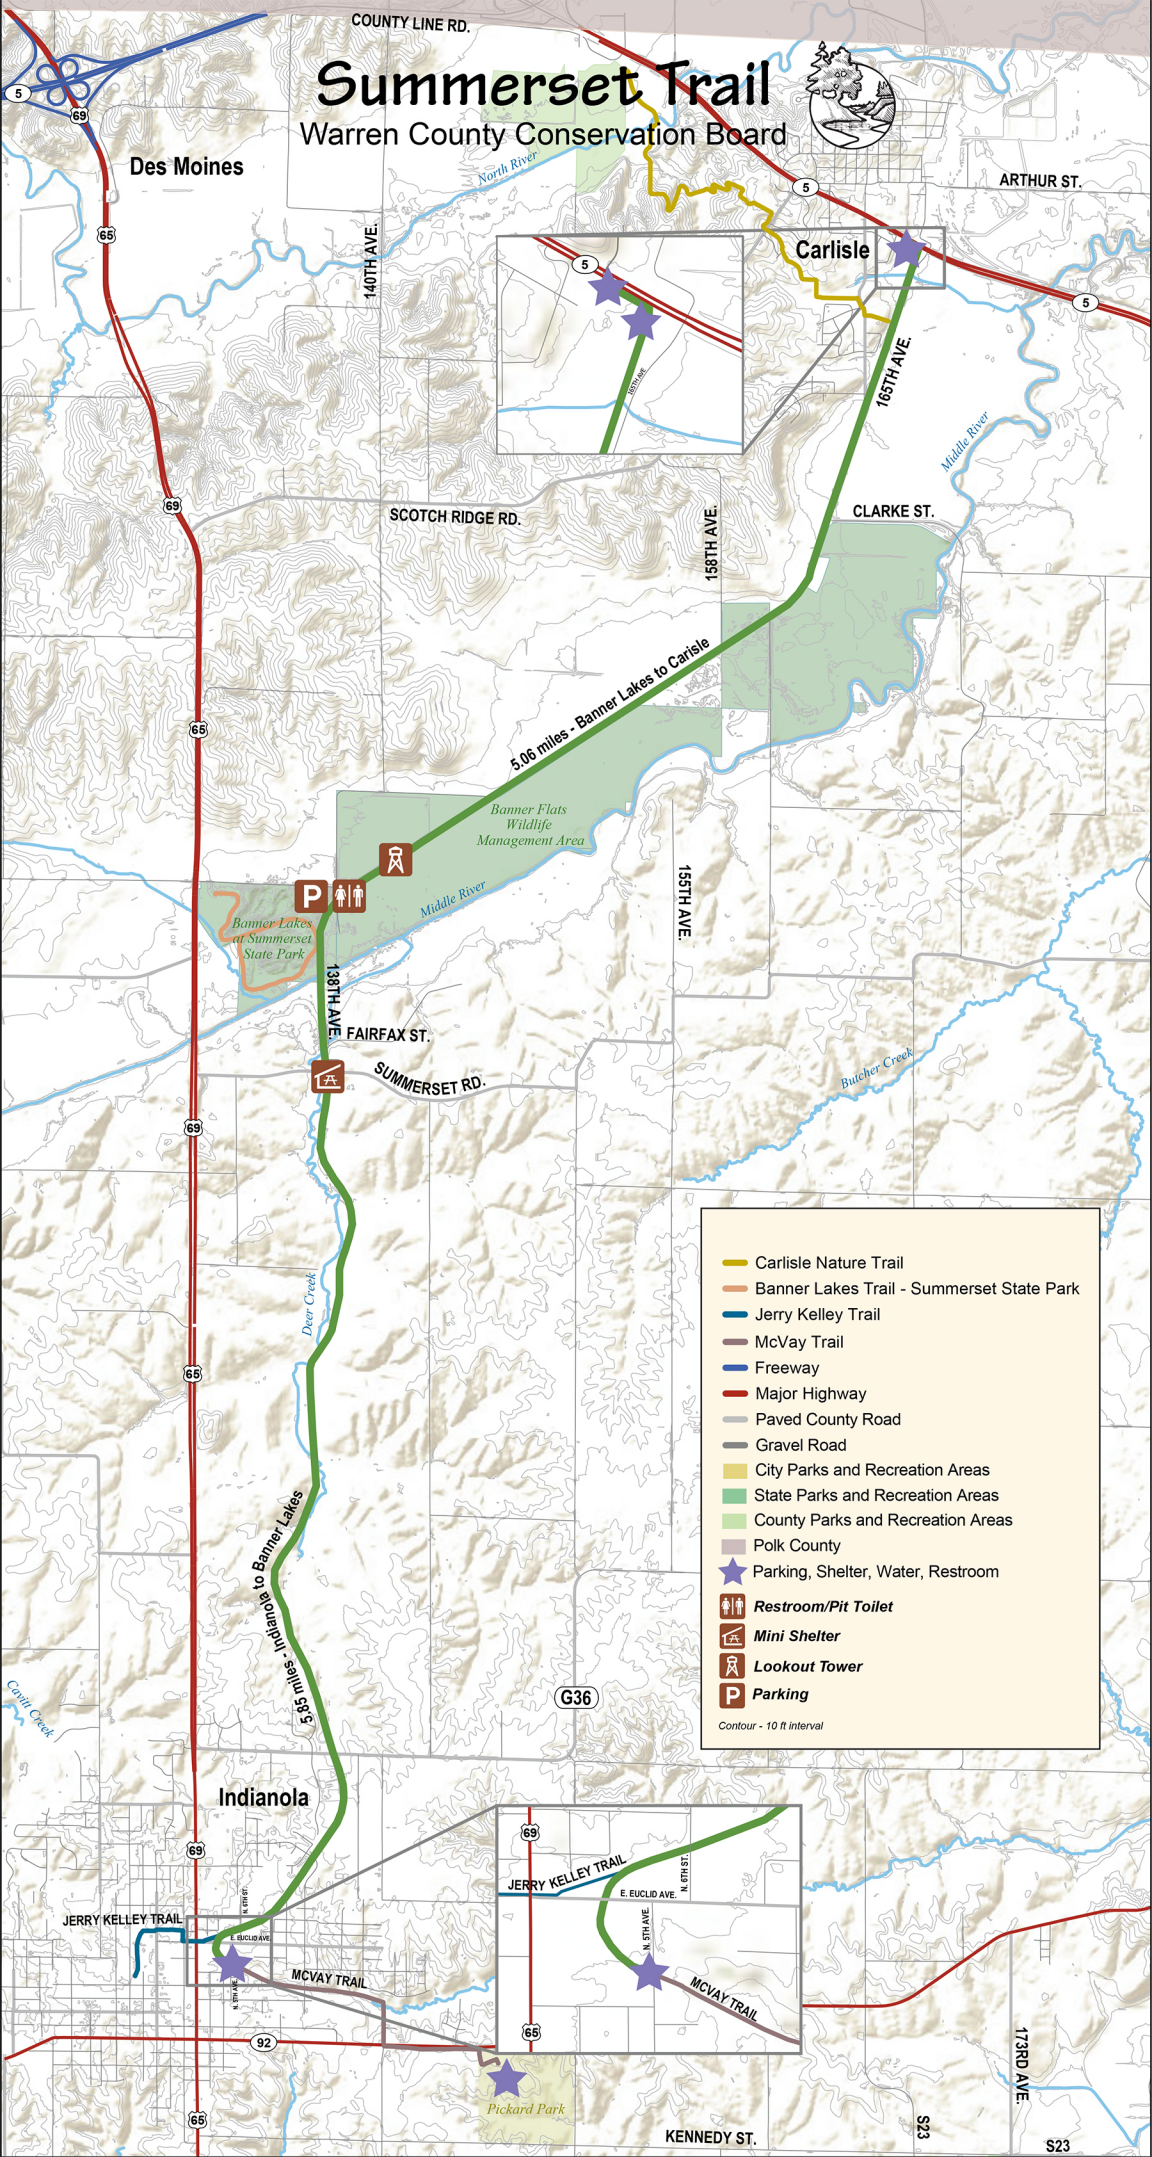

Summerset Trail

Warren County Conservation Board

	Carlisle Nature Trail
	Banner Lakes Trail - Summerset State Park
	Jerry Kelley Trail
	McVay Trail
	Freeway
	Major Highway
	Paved County Road
	Gravel Road
	City Parks and Recreation Areas
	State Parks and Recreation Areas
	County Parks and Recreation Areas
	Polk County
	Parking, Shelter, Water, Restroom
	Restroom/Pit Toilet
	Mini Shelter
	Lookout Tower
	Parking

Contour - 10 ft Interval